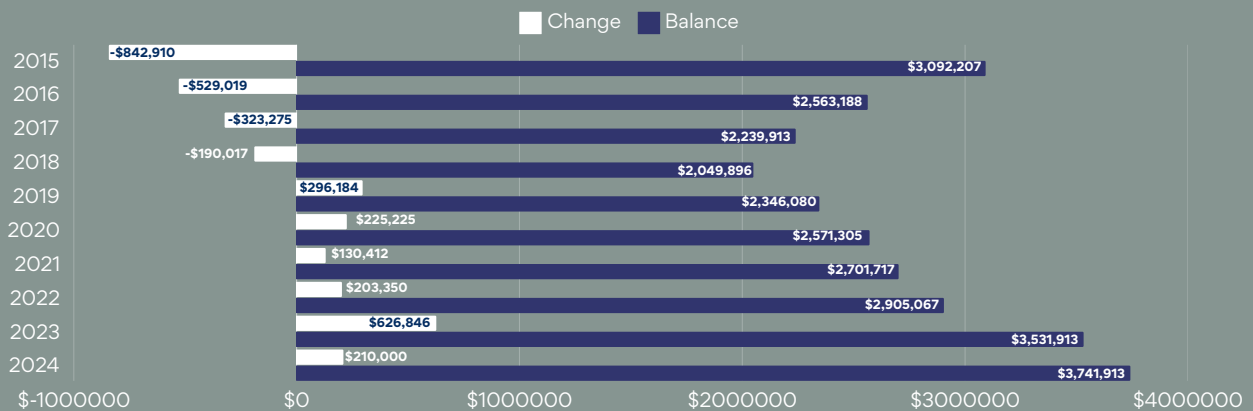

Fund Balance