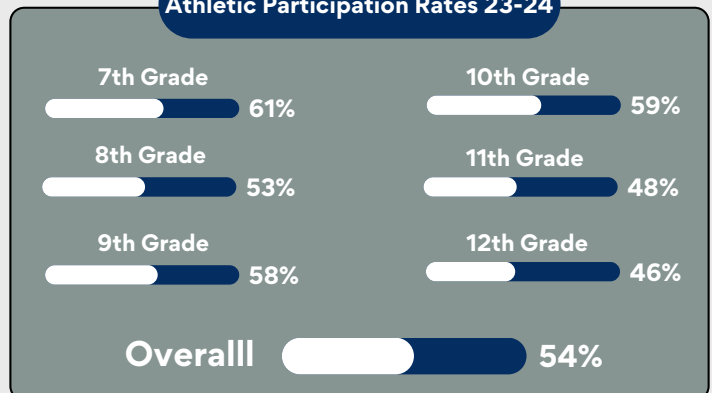

Muncy School District Yearly Progress Report | 2024 - 2025

2013-15, 2017, 2019-25

2023 - 25

Enrollment by School

Economically Disadvantaged

Cyber School Enrollment

Cyber School Cost

Club Participation Rates 24-25

Athletic Participation Rates 23-24

Millage Rates & Revenue by Year

Fund Balance

Keystone Ranking

Future Ready PA Index

Advanced Placement Offerings

English Language Arts

- Literature and Composition
- Spanish