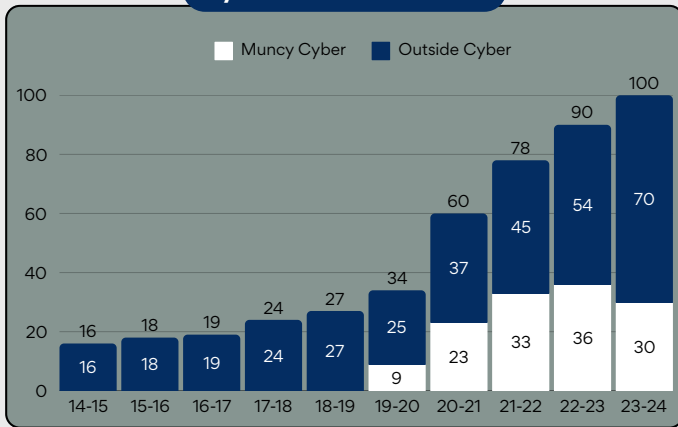

Muncy School District Yearly Progress Report | 2024 - 2025

2013-15, 2017, 2019-25

2023 - 25

Enrollment by School

Economically Disadvantaged

Cyber School Enrollment

Cyber School Cost

Club Participation Rates 24-25

Athletic Participation Rates 23-24

Millage Rates & Revenue by Year

Fund Balance

Keystone Ranking

Future Ready PA Index

Advanced Placement Offerings

English Language Arts

- Literature and Composition
- Spanish