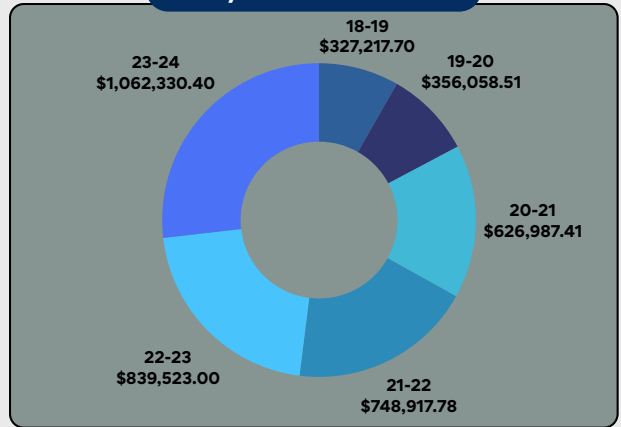

Muncy School District Yearly Progress Report | 2024 - 2025

2013-15, 2017, 2019-25

2023 - 25

Enrollment by School

Economically Disadvantaged

Cyber School Enrollment

Cyber School Cost

Club Participation Rates 24-25