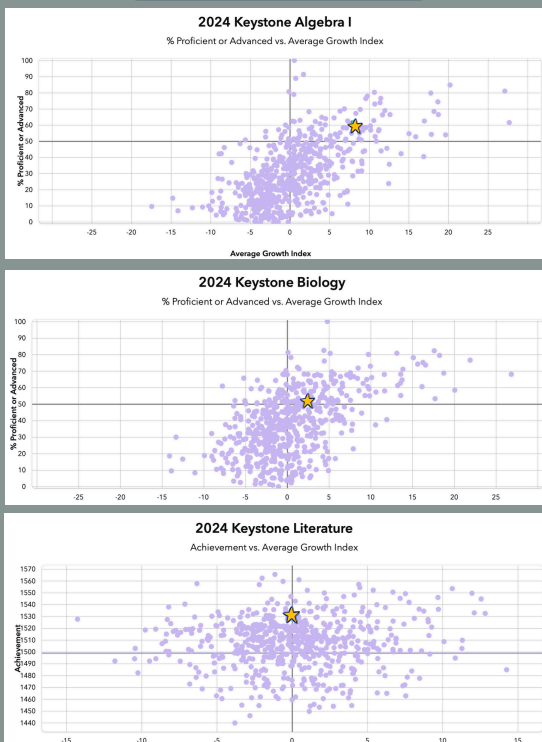

Muncy School District Yearly Progress Report | 2024 - 2025

2013-15, 2017, 2019-25

2023 - 25

Enrollment by School

Economically Disadvantaged

Cyber School Enrollment

Cyber School Cost

Club Participation Rates 24-25

Athletic Participation Rates 23-24

Millage Rates & Revenue by Year

Fund Balance

Keystone Ranking

Future Ready PA Index

Advanced Placement Offerings

English Language Arts

- Literature and Composition
- Spanish

History

- Psychology
- U.S. History

Mathematics

- Calculus AB
- Calculus BC
- Computer Science Principles
- Statistics

Science

- Biology
- Chemistry
- Physics

2024 Muncy Mean Score: 3.81/5
 2024 PA Mean Score: 3.35/5
 2024 Global Mean Score: 3.15/5