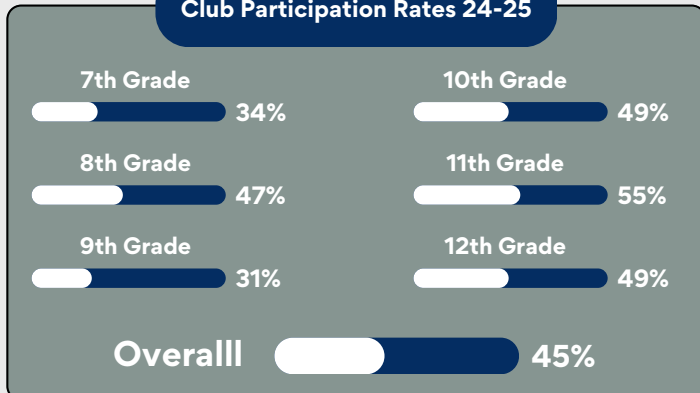

Muncy School District Yearly Progress Report | 2024 - 2025

2013-15, 2017, 2019-25

2023 - 25

Enrollment by School

Economically Disadvantaged

Cyber School Enrollment

Cyber School Cost

Club Participation Rates 24-25

Athletic Participation Rates 23-24

Millage Rates & Revenue by Year

Fund Balance

Keystone Ranking

Future Ready PA Index

Advanced Placement Offerings

English Language Arts

- Literature and Composition
- Spanish